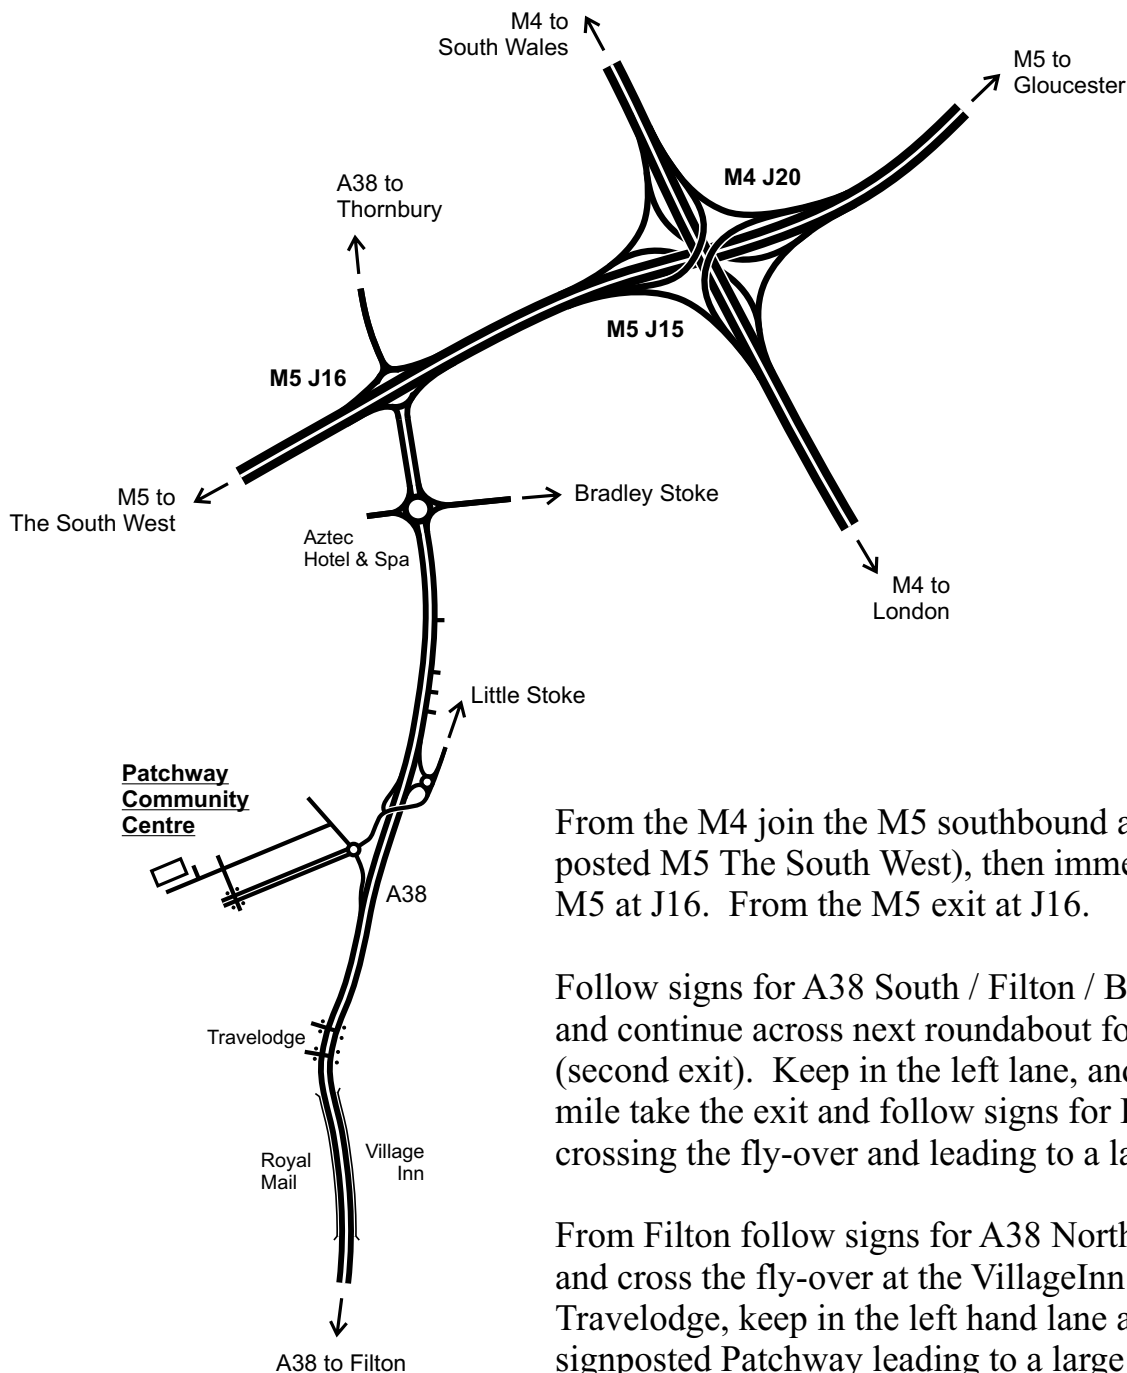

Directions to Patchway Community Centre

Satnav: BS34 5EB

Rev.1, July 2022

From the Patchway roundabout, take the first permitted exit (Highwood Road) and use the right hand lane proceeding to traffic lights, take the right hand filter lane then turn right. At the end turn left and you will see Patchway Community Centre on the right at the end of a row of shops.

There is space for about 15 cars in the frontage, and a few more in a small car park behind the Centre, plus street parking.